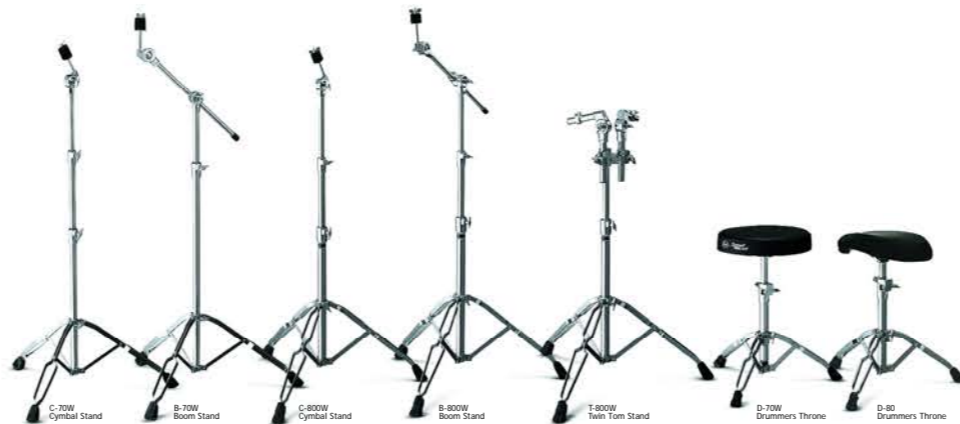

ROAD READY PEARL HARDWARE